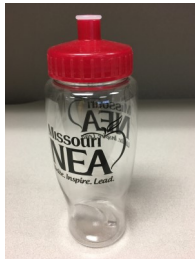

Pocket Spray Sanitizer

Pen shaped bottle of sanitizer, frosted white with green lid (8 ml/.25 oz.)
\$1.00 each
Item # PSS-1

Travel Tumbler

Stainless steel, insulated travel tumbler in red, 16 oz. (9 x 3)
\$5.00 each
Item # TC-1
Plus shipping for this item

We are frequently looking for new image items to add to our store

Sport Bottle

Clear, 27 oz. BPA-free plastic bottle with red push-pull lid, black logo (8½ x 3½)
\$2.00
Item # BOT-1

Travel Tumbler

Insulated travel tumbler, hot or cold, 16 oz., frosted green (9 x 3)
\$5.00 each
Item # TC-2
Plus shipping for this item